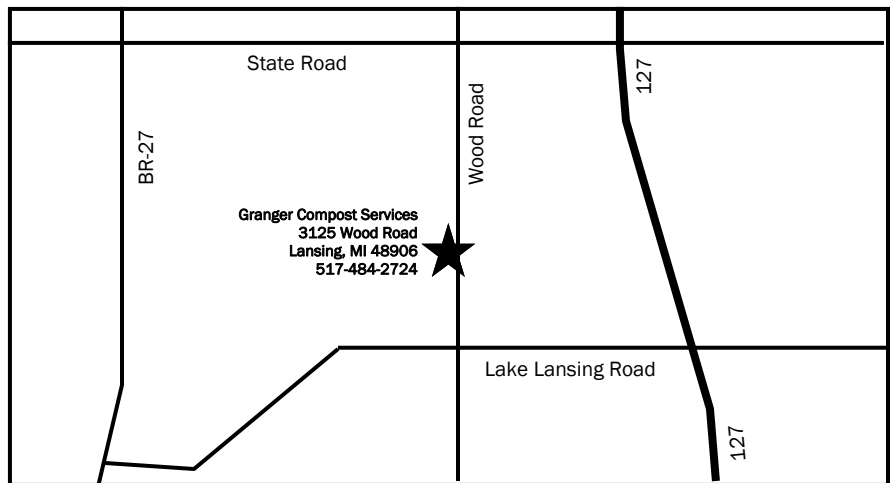

YARD WASTE DISPOSAL

Leaves, Grass, and Mixtures

Bagged material (30 gallon)	\$1.60/each
(Material must be removed from plastic bags at site.)	
Per cubic yard	\$10/yard
Mini-pickup (approx. 1 ½ yards).....	\$15/load
Full-size pickup (approx. 3 yards).....	\$30/load
Sod (loose dirt removed)	\$10/yard

Brush & Tree Disposal Guidelines

- Maximum 15 inches diameter
- Maximum length 8 feet

All loads must be tarped!

Granger Compost Services

3125 Wood Road
 Lansing • Michigan 48906
 517-484-2724
 1-888-9GRANGER
 (1-888-947-2643)
 www.grangernet.com
 Monday - Friday, 8 a.m. to 5 p.m.
 Saturday, 9 a.m. to 1 p.m.
 Seasonal Operation:
 Open first Monday in April

PRICES & HOURS SUBJECT TO CHANGE.

**GRANGER COMPOST
NOW AVAILABLE AT
HAMMOND FARMS
LANDSCAPE SUPPLY INC.**

**HAMMOND FARMS SOUTH
5834 M-99 (MLK/Logan at Waverly)
DIMONDALE
517-646-8698**

**HAMMOND FARMS EAST
2247 E. M-78 (Saginaw Hwy.)
EAST LANSING
517-339-0788**